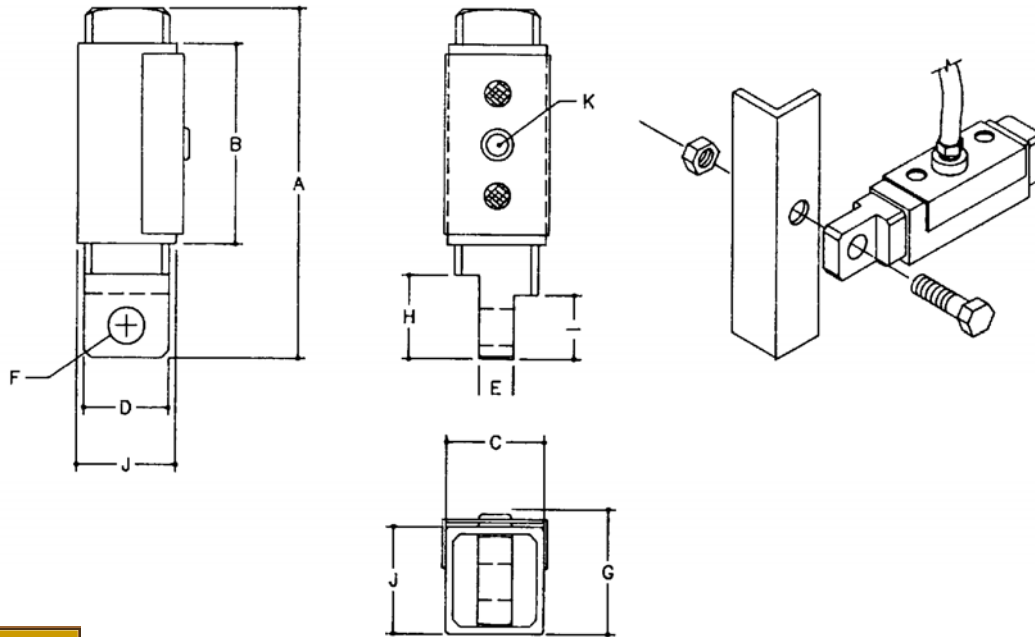

SPECIFICATIONS

SA-EP Series Linear Piston Vibrator

MODEL	PISTON Size	A	B	C	D	E	F Bolt Size	G	H	I	J	K NPT	WT LBS	SCFM	FREQUENCY
SA-EP 1/2	1/2	5-3/16	3-3/4	1	3/4	5/16	5/16	1-13/32	13/16	9/16	7/8	1/8	1	3.8	16,000
SA-EP 5/8	5/8	5-3/8	3-3/4	1-1/8	7/8	13/32	3/8	1-17/32	1	3/4	1	1/4	1.25	4.0	14,100
SA-EP 3/4	3/4	5-3/8	3-3/4	1-5/16	1	13/32	3/8	1-23/32	1	3/4	1-3/16	1/4	1.75	5.6	12,700
SA-EP 1	1	5-15/16	3-15/16	1-5/8	1-1/4	9/16	1/2	2-1/32	1-3/16	15/16	1-1/2	1/4	3.50	5.8	11,000
SA-EP 1-1/4	1-1/4	7-7/8	5-3/8	-	1-5/8	11/16	1/2	2-3/4	1-7/16	1-7/16	2-3/16	1/4	6.75	6.0	7,600