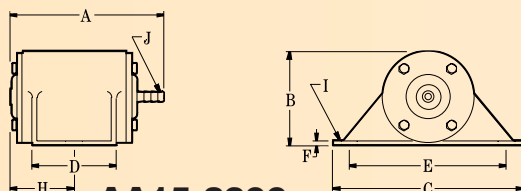

AIR VIBRATORS

PERFORMANCE

FORCE lb. (IN.LB.)³

MODEL*	MAX. RPM¹	1	2*	3	4	5	6	7	MAX PSI.	MAX CFM	dB²
AA4-3300	4500	1150(2.0)	1350(2.4)	1650(2.9)	1950(3.4)	2250(3.9)	2550(4.4)	3300(5.8)	80	50	90
AC4-3000	4600	1550(2.6)	1800(3.0)	2150(3.6)	2400(4.0)	2750(4.6)	3000(5.0)		80	48.4	95
AC3-3500	3500	1800(5.2)	2100(6.0)	2500(7.2)	2800(8.1)	3200(9.2)	3500(10.1)		80	50	97
AL4-3000	4600	1550(2.6)	1800(3.0)	2150(3.6)	2400(4.0)	2750(4.6)	3000(5.0)		80	48.4	95
AL3-3500	3500	1800(5.2)	2100(6.0)	2500(7.2)	2800(8.1)	3200(9.2)	3500(10.1)		80	50	97
AA15-2600	15000							2697(.42)	80	41.3	94
AC15-2600	15000							2697(.42)	80	41.3	94
AC11-5000	11295							5000(1.4)	87	40	90
AC11-6500	11295							6500(1.8)	80	62	110

• Standard settings.

1) RPM varies with air flow.

2) Sound produced in decibels - decibel reading taken with the vibrator mounted on a 400 lb. plate at a distance of 3 ft. from dB meter - A scale - slow response. (Caution: Above 85 dB use ear protection.)

3) Force outputs calculated at RPM listed, but a higher RPM may be acceptable if the vibrator weights are set on a lower setting. You may contact your dealer, or factory for the bearing life at higher speeds. (Note: for models AC3-3500 and AL3-3500, the RPM listed is the maximum RPM for all weight settings.)

* AA4-3300, AA15-2600 has mounting bolts and compression washers included.

AA4-3300 has drilled and tapped hole for safety cable.

DIMENSIONS

Bolt Pattern

Bolt Size /QTY

Ports⁴ npt

Weight/lb.