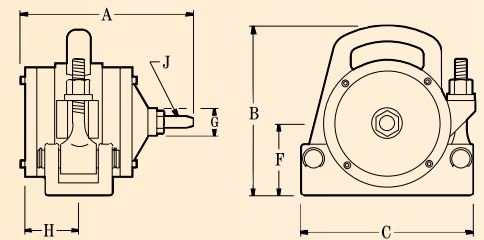

* AA4-3300, AA15-2600 has mounting bolts and compression washers included.

AA4-3300 has drilled and tapped hole for safety cable.

DIMENSIONS

Bolt Pattern

Bolt Size /QTY

Ports⁴ npt

Weight/lb.

MODEL ⁵	A	B	C	D	E	F	G	H	I	J	Weight/lb.
AA4-3300	10 5/16"	6 5/8"	10"	3 1/2"	8"	1"	3 15/16"	3"	5/8" x 1 3/4" / 2	3/8"	44 lb.
AC4-3000	12"	10 5/16"	9 1/2"			3 7/8"	3 15/16"	4 1/16"		3/8"	47 lb.
AC3-3500	12"	10 5/16"	9 1/2"			3 7/8"	3 15/16"	4 1/16"		3/8"	50 lb.
AL4-3000	12"	10 1/2"	8 3/8"	1 1/4"		5"	3 15/16"	4 1/16"		3/8"	57 lb.
AL3-3500	12"	10 1/2"	8 3/8"	1 1/4"		5"	3 15/16"	4 1/16"		3/8"	63 lb.
AA15-2600	6 11/16"	4 7/8"	9"	3 7/8"	7"	1/2"			5/8" x 1" / 2		23 lb.
AC15-2600	6 3/4"	4 13/16"	6 13/16"			2 5/8"		2 5/8"			17 lb.
AC11-5000	8"	9 1/16"	9 1/2"			3 15/16"	1 1/4"	3"			35 lb.
AC11-6500	8"	9 1/16"	9 1/2"			3 15/16"	1 1/4"	3"			35 lb.

4) Models AA15-2600, AC15-2600, AC11-5000 and AC11-6500 have 5/8" hose fitting included.

5) Cradle mount vibrator: AC4-3000, AC3-3500, AC11-5000, AC11-6500, and AC15-2600.

AA4-3300

AL4-3000 AL3-3500

AC4-3000 AC3-3500