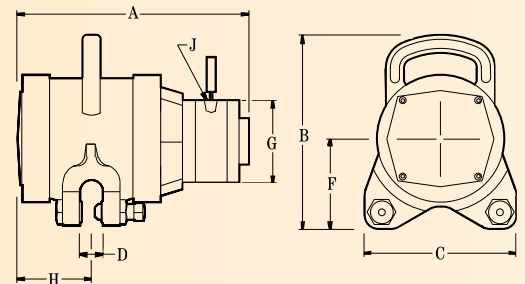

* AA4-3300, AA15-2600 has mounting bolts and compression washers included.

AA4-3300 has drilled and tapped hole for safety cable.

DIMENSIONS

Bolt Pattern

Bolt Size /QTY

Ports⁴ npt

Weight/lb.

MODEL ⁵	A	B	C	D	E	F	G	H	I	J	Weight/lb.
AA4-3300	10 5/16"	6 5/8"	10"	3 1/2"	8"	1"	3 15/16"	3"	5/8" x 1 3/4" / 2	3/8"	44 lb.
AC4-3000	12"	10 5/16"	9 1/2"			3 7/8"	3 15/16"	4 1/16"		3/8"	47 lb.
AC3-3500	12"	10 5/16"	9 1/2"			3 7/8"	3 15/16"	4 1/16"		3/8"	50 lb.
AL4-3000	12"	10 1/2"	8 3/8"	1 1/4"		5"	3 15/16"	4 1/16"		3/8"	57 lb.
AL3-3500	12"	10 1/2"	8 3/8"	1 1/4"		5"	3 15/16"	4 1/16"		3/8"	63 lb.
AA15-2600	6 11/16"	4 7/8"	9"	3 7/8"	7"	1/2"			5/8" x 1" / 2		23 lb.
AC15-2600	6 3/4"	4 13/16"	6 13/16"			2 5/8"		2 5/8"			17 lb.
AC11-5000	8"	9 1/16"	9 1/2"			3 15/16"	1 1/4"	3"			35 lb.
AC11-6500	8"	9 1/16"	9 1/2"			3 15/16"	1 1/4"	3"			35 lb.

4) Models AA15-2600, AC15-2600, AC11-5000 and AC11-6500 have 5/8" hose fitting included.

5) Cradle mount vibrator: AC4-3000, AC3-3500, AC11-5000, AC11-6500, and AC15-2600.

AA4-3300

AL4-3000 AL3-3500

AC4-3000 AC3-3500