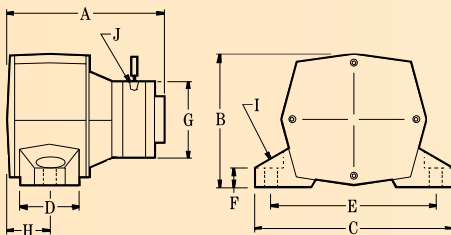

2) Sound produced in decibels - decibel reading taken with the vibrator mounted on a 400 lb. plate at a distance of 3 ft. from dB meter - A scale - slow response. (Caution: Above 85 dB use ear protection.)

3) Force outputs calculated at RPM listed, but a higher RPM may be acceptable if the vibrator weights are set on a lower setting. You may contact your dealer, or factory for the bearing life at higher speeds. (Note: for models AC3-3500 and AL3-3500, the RPM listed is the maximum RPM for all weight settings.)

* AA4-3300, AA15-2600 has mounting bolts and compression washers included.

AA4-3300 has drilled and tapped hole for safety cable.

DIMENSIONS

Bolt Pattern

Bolt Size /QTY

Ports⁴ npt

Weight/lb.

MODEL⁵	A	B	C	D	E	F	G	H	I	J	Weight/lb.
AA4-3300	10 5/16"	6 5/8"	10"	3 1/2"	8"	1"	3 15/16"	3"	5/8" x 1 3/4" / 2	3/8"	44 lb.
AC4-3000	12"	10 5/16"	9 1/2"			3 7/8"	3 15/16"	4 1/16"		3/8"	47 lb.
AC3-3500	12"	10 5/16"	9 1/2"			3 7/8"	3 15/16"	4 1/16"		3/8"	50 lb.
AL4-3000	12"	10 1/2"	8 3/8"	1 1/4"		5"	3 15/16"	4 1/16"		3/8"	57 lb.
AL3-3500	12"	10 1/2"	8 3/8"	1 1/4"		5"	3 15/16"	4 1/16"		3/8"	63 lb.
AA15-2600	6 11/16"	4 7/8"	9"	3 7/8"	7"	1/2"			5/8" x 1" / 2		23 lb.
AC15-2600	6 3/4"	4 13/16"	6 13/16"			2 5/8"		2 5/8"			17 lb.
AC11-5000	8"	9 1/16"	9 1/2"			3 15/16"	1 1/4"	3"			35 lb.
AC11-6500	8"	9 1/16"	9 1/2"			3 15/16"	1 1/4"	3"			35 lb.

4) Models AA15-2600, AC15-2600, AC11-5000 and AC11-6500 have 5/8" hose fitting included.

5) Cradle mount vibrator: AC4-3000, AC3-3500, AC11-5000, AC11-6500, and AC15-2600.

AA4-3300