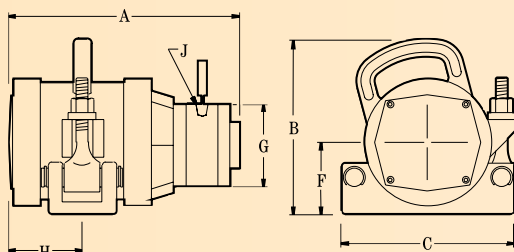

* AA4-3300, AA15-2600 has mounting bolts and compression washers included.

AA4-3300 has drilled and tapped hole for safety cable.

DIMENSIONS

Bolt Pattern

Bolt Size /QTY

Ports⁴ npt

Weight/lb.

MODEL ⁵	A	B	C	D	E	F	G	H	I	J	Weight/lb.
AA4-3300	10 5/16"	6 5/8"	10"	3 1/2"	8"	1"	3 15/16"	3"	5/8" x 1 3/4" / 2	3/8"	44 lb.
AC4-3000	12"	10 5/16"	9 1/2"			3 7/8"	3 15/16"	4 1/16"		3/8"	47 lb.
AC3-3500	12"	10 5/16"	9 1/2"			3 7/8"	3 15/16"	4 1/16"		3/8"	50 lb.
AL4-3000	12"	10 1/2"	8 3/8"	1 1/4"		5"	3 15/16"	4 1/16"		3/8"	57 lb.
AL3-3500	12"	10 1/2"	8 3/8"	1 1/4"		5"	3 15/16"	4 1/16"		3/8"	63 lb.
AA15-2600	6 11/16"	4 7/8"	9"	3 7/8"	7"	1/2"			5/8" x 1" / 2		23 lb.
AC15-2600	6 3/4"	4 13/16"	6 13/16"			2 5/8"		2 5/8"			17 lb.
AC11-5000	8"	9 1/16"	9 1/2"			3 15/16"	1 1/4"	3"			35 lb.
AC11-6500	8"	9 1/16"	9 1/2"			3 15/16"	1 1/4"	3"			35 lb.

4) Models AA15-2600, AC15-2600, AC11-5000 and AC11-6500 have 5/8" hose fitting included.

5) Cradle mount vibrator: AC4-3000, AC3-3500, AC11-5000, AC11-6500, and AC15-2600.

AA4-3300

AL4-3000 AL3-3500

AC4-3000 AC3-3500