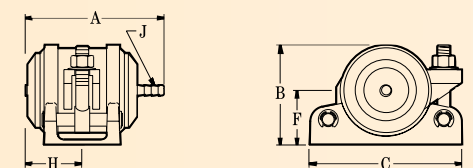

AIR VIBRATORS

PERFORMANCE

FORCE lb. (IN.LB.)³

MODEL*	MAX. RPM¹	1	2*	3	4	5	6	7	MAX PSI.	MAX CFM	dB²
AA4-3300	4500	1150(2.0)	1350(2.4)	1650(2.9)	1950(3.4)	2250(3.9)	2550(4.4)	3300(5.8)	80	50	90
AC4-3000	4600	1550(2.6)	1800(3.0)	2150(3.6)	2400(4.0)	2750(4.6)	3000(5.0)		80	48.4	95
AC3-3500	3500	1800(5.2)	2100(6.0)	2500(7.2)	2800(8.1)	3200(9.2)	3500(10.1)		80	50	97
AL4-3000	4600	1550(2.6)	1800(3.0)	2150(3.6)	2400(4.0)	2750(4.6)	3000(5.0)		80	48.4	95
AL3-3500	3500	1800(5.2)	2100(6.0)	2500(7.2)	2800(8.1)	3200(9.2)	3500(10.1)		80	50	97
AA15-2600	15000							2697(.42)	80	41.3	94
AC15-2600	15000							2697(.42)	80	41.3	94
AC11-5000	11295							5000(1.4)	87	40	90
AC11-6500	11295							6500(1.8)	80	62	110

• Standard settings.

1) RPM varies with air flow.

2) Sound produced in decibels - decibel reading taken with the vibrator mounted on a 400 lb. plate at a distance of 3 ft. from dB meter - A scale - slow response. (Caution: Above 85 dB use ear protection.)

3) Force outputs calculated at RPM listed, but a higher RPM may be acceptable if the vibrator weights are set on a lower setting. You may contact your dealer, or factory for the bearing life at higher speeds. (Note: for models AC3-3500 and AL3-3500, the RPM listed is the maximum RPM for all weight settings.)

* AA4-3300, AA15-2600 has mounting bolts and compression washers included.

AA4-3300 has drilled and tapped hole for safety cable.

DIMENSIONS

Bolt Pattern

Bolt Size /QTY

Ports⁴ npt

Weight/lb.