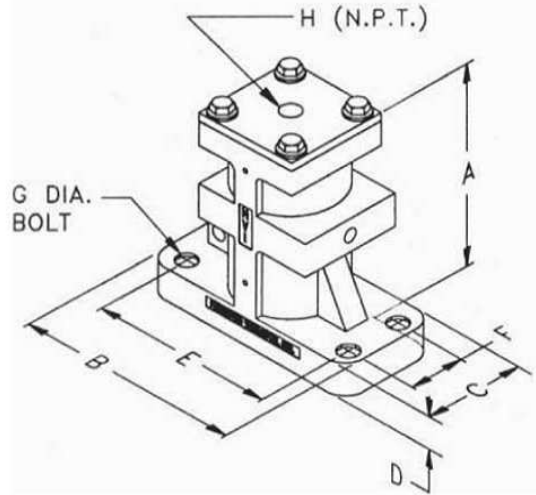

SI SERIES TECHNICAL DATA

MODELS BV-112 THRU BV-225

MODELS BV-312 THRU BV-425

DIMENSIONS

MODEL	A	B	C	D	E	F	G	H
BV-112 SI	3-3/4"	4-1/2"	2"	1/2"	3-1/2"	1"	1/2"	1/4"
BV-150 SI	5-1/2"	6"	2-1/2"	3/4"	4-1/2"	1-1/4"	1/2"	1/4"
BV-175 SI	7-1/4"	9"	3-1/2"	1"	7-1/2"	1-3/4"	5/8"	1/4"
BV-225 SI	7-1/4"	9"	3-1/2"	1"	7-1/2"	1-3/4"	5/8"	1/4"
BV-312 SI	9-5/8"	9-1/2"	5"	1-3/8"	7-3/4"	3-1/4"	7/8"	3/8"
BV-350 SI	9-5/8"	9-1/2"	5"	1-3/8"	7-3/4"	3-1/4"	7/8"	3/8"
BV-425 SI	12"	14"	6"	1-1/2"	12"	4"	1"	1/2"

SI SERIES FORCE OUTPUT (FT-LB)

MODEL	30 PSI	40 PSI	50 PSI	60 PSI	70 PSI	80 PSI	90 PSI
BV-150 SI	5	7	8	10	12	13	15
BV-175 SI	7	10	13	15	18	20	23
BV-225 SI	14	19	24	29	34	38	43
BV-312 SI	41	54	68	82	95	108	122
BV-350 SI	60	83	105	120	143	165	185
BV-425 SI	153	198	252	305	351	396	448