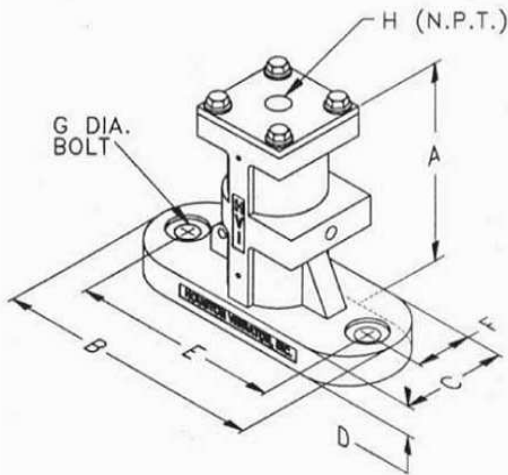

SI SERIES TECHNICAL DATA

MODELS BV-112 THRU BV-225

MODELS BV-312 THRU BV-425

DIMENSIONS

MODEL	A	B	C	D	E	F	G	H
BV-112 SI	3-3/4"	4-1/2"	2"	1/2"	3-1/2"	1"	1/2"	1/4"
BV-150 SI	5-1/2"	6"	2-1/2"	3/4"	4-1/2"	1-1/4"	1/2"	1/4"
BV-175 SI	7-1/4"	9"	3-1/2"	1"	7-1/2"	1-3/4"	5/8"	1/4"
BV-225 SI	7-1/4"	9"	3-1/2"	1"	7-1/2"	1-3/4"	5/8"	1/4"
BV-312 SI	9-5/8"	9-1/2"	5"	1-3/8"	7-3/4"	3-1/4"	7/8"	3/8"
BV-350 SI	9-5/8"	9-1/2"	5"	1-3/8"	7-3/4"	3-1/4"	7/8"	3/8"
BV-425 SI	12"	14"	6"	1-1/2"	12"	4"	1"	1/2"

SI SERIES FORCE OUTPUT (FT-LB)

MODEL	30 PSI	40 PSI	50 PSI	60 PSI	70 PSI	80 PSI	90 PSI
BV-150 SI	5	7	8	10	12	13	15
BV-175 SI	7	10	13	15	18	20	23
BV-225 SI	14	19	24	29	34	38	43
BV-312 SI	41	54	68	82	95	108	122
BV-350 SI	60	83	105	120	143	165	185
BV-425 SI	153	198	252	305	351	396	448