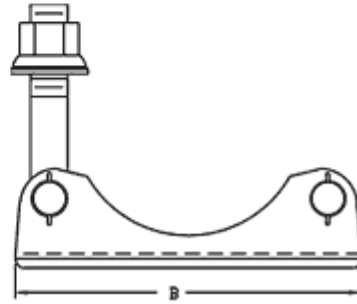

GCL Brackets

CHICAGO VIBRATOR PRODUCTS
WESTMONT IL 60559
800-842-7284 US & CANADA
630-920-9411 INTERNATIONAL
WWW.CHICAGOVIBRATOR.COM