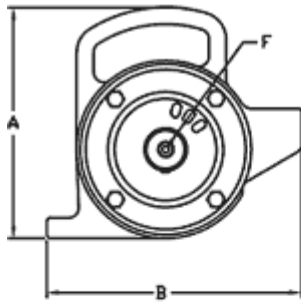

### Performance Data

VIBRATOR MODEL	AIR PRESSURE													
	UNBALANCE	START UP	40 PSI (2.8 BAR)				60 PSI (4.1 BAR)				80 PSI (5.5 BAR)			
			SPEED	FLOW	FORCE	Efficiency	SPEED	FLOW	FORCE	Efficiency	SPEED	FLOW	FORCE	Efficiency
	LB-IN	PSI	RPM	CFM	LBS	LBS/CFM	RPM	CFM	LBS	LBS/CFM	RPM	CFM	LBS	LBS/CFM
KG-MM	BAR	---	LPS	N	N/LPS	---	LPS	N	N/LPS	---	LPS	N	N/LPS	
GCD-4400	0.60	12	9,500	46.0	1,750	38	12,000	54.0	3,000	56	15,400	61.0	4,850	80
GCL-4400	0.07	0.8	---	21.7	7,784	359	---	25.5	13,345	524	---	28.8	21,574	749
GCD-5000	0.80	14	9,350	47.0	2,000	43	11,800	57.0	3,150	55	14,500	63.0	5,000	79
GCL-5000	0.09	1.0	---	22.2	8,896	401	---	26.9	14,012	521	---	29.7	22,241	748
GCD-5500	1.40	15	8,800	48.0	3,000	63	9,000	59.0	3,250	55	11,500	64.0	5,200	81
GCL-5500	0.16	1.0	---	22.7	13,345	589	---	27.8	14,457	519	---	30.2	23,131	766
GCD-6500	2.80	20	7,600	49.0	3,200	65	8,200	60.0	3,650	61	10,000	67.0	6,600	99
GCL-6500	0.32	1.4	---	23.1	14,234	616	---	28.3	16,236	573	---	31.6	29,358	928

VIBRATOR MODEL	WEIGHT	A	B	C	D	E	F	G
		HEIGHT	LENGTH	WIDTH	HSG WIDTH	INLET	BOLT HOLE	BOLT CENTERS
	LBS	IN	IN	IN	IN	IN	IN	IN
KG	MM	MM	MM	MM	MM	MM	MM	MM
GCD-4400	34.8	6.7	9.20	7.40	5.70	3/4 ID	0.7	7.5 X 3.8
	15.8	170	234	188	145	19 ID	18	190 X 95
GCD-5000	35.2	6.7	9.20	7.40	5.70	3/4 ID	0.7	7.5 X 3.8
	16.0	170	234	188	145	19 ID	18	190 X 95
GCD-5500	35.4	6.7	9.20	7.40	5.70	3/4 ID	0.7	7.5 X 3.8
	16.1	170	234	188	145	19 ID	18	190 X 95
GCD-6500	38.7	6.7	9.20	7.40	5.70	3/4 ID	0.7	7.5 X 3.8
	17.6	170	234	188	145	19 ID	18	190 X 95
GCL-4400	32.8	8.5	9.40	7.30	5.50	3/4 ID	N/A	Fits GCL Bracket
	14.9	216	239	185	140	19 ID	---	---
GCL-5000	33.2	8.5	9.40	7.30	5.50	3/4 ID	N/A	Fits GCL Bracket
	15.1	216	239	185	140	19 ID	---	---
GCL-5500	33.4	8.5	9.40	7.30	5.50	3/4 ID	N/A	Fits GCL Bracket
	15.1	216	239	185	140	19 ID	---	---
GCL-6500	36.8	8.5	9.40	7.30	5.50	3/4 ID	N/A	Fits GCL Bracket
	16.7	216	239	185	140	19 ID	---	---
GCL Bracket	10.7	---	9.40	4.20	3.38	N/A	---	N/A
	4.9	---	239	107	86	---	---	---