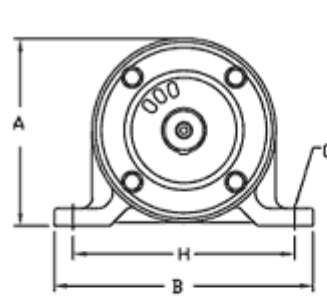

GCD Models

CHICAGO VIBRATOR PRODUCTS
WESTMONT IL 60559
800-842-7284 US & CANADA
630-920-9411 INTERNATIONAL
WWW.CHICAGOVIBRATOR.COM