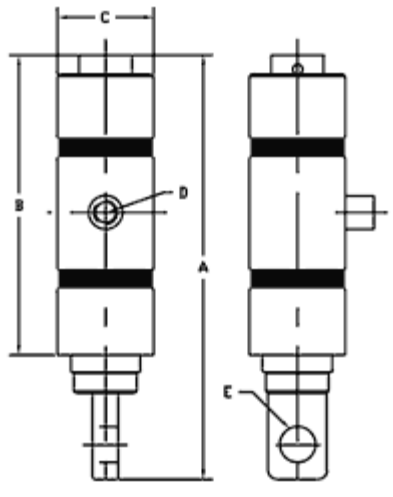

## Yellow Jacket® Piston Vibrators by Global - Dimensional Data

MODEL	WEIGHT	A	B	C	D	E	MOUNT STUD MAX TORQUE
		TOTAL LENGTH	HOUSING LENGTH	WIDTH	INLET	MOUNT BOLT	
	LBS	IN	IN	IN	IN	IN	FT-LBS
	KG	MM	MM	MM	NPT		N-M
YJ-1.00-AC or IM	1.25	4.75	4.00	1.38	1/8	1/2	96
	0.57	121	102	34.9	---	---	130
YJ-1.25-AC or IM	2.25	5.88	5.13	1.63	1/4	5/8	150
	1.02	149	130	41.3	---	---	200
YJ-1.50-AC or IM	3.13	7.13	5.94	1.88	1/4	5/8	150
	1.42	181	151	47.6	---	---	200
YJ-2.00-AC or IM	7.75	9.19	7.88	2.50	1/4	7/8	300
	3.52	233	200	63.5	---	---	400
YJW-3.00-AC or IM	21.50	12.88	11.94	3.50	3/8	1-1/4	500
	9.75	327	303	88.9	---	---	680
YJR-2.00-IM	22.00	10.81	---	2.50	1/4	6.5 X 6	500
	9.98	275	---	63.5	---	WEDGE BASE	680
YJR-3.00-AC	35.75	14.25	---	3.50	3/8	6.5 X 6	500
	16.22	362	---	88.9	---	WEDGE BASE	680
YJM-1.00-IM	1.45	5.53	4.00	1.38	1/8	1/2 HOLE	---
	0.66	140	102	34.9	---	MATCHPLATE BASE	---
YJM-1.25-IM	2.45	6.39	5.13	1.63	1/4	1/2 HOLE	---
	1.11	162	130	41.3	---	MATCHPLATE BASE	---
YJS-1.00-IM	1.55	5.50	---	1.38	1/8	17/32 HOLE	---
	0.70	140	---	34.9	---	SCREED BASE	---

**PRODUCT KEY:**

- YJ-IM** - Impact
- YJ-AC** - Air Cushioned
- YJW** - Wear-Resistant
- YJR** - Railcar
- YJM** - Matchplate
- YJS** - Screed

YJ Models

YJR Models

YJM Models

YJS Models

Global Yellow Jacket Piston Vibrator