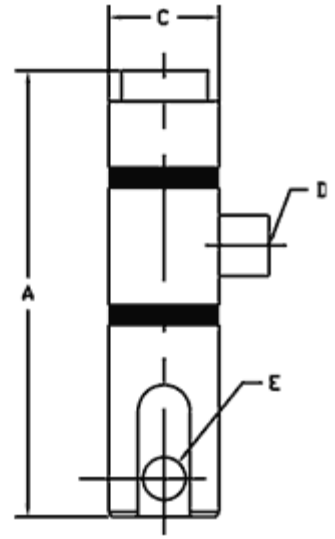

## Yellow Jacket® Piston Vibrators by Global - Dimensional Data

MODEL	WEIGHT	A	B	C	D	E	MOUNT STUD MAX TORQUE
		TOTAL LENGTH	HOUSING LENGTH	WIDTH	INLET	MOUNT BOLT	
	LBS	IN	IN	IN	IN	IN	FT-LBS
	KG	MM	MM	MM	NPT		N-M
YJ-1.00-AC or IM	1.25	4.75	4.00	1.38	1/8	1/2	96
	0.57	121	102	34.9	---	---	130
YJ-1.25-AC or IM	2.25	5.88	5.13	1.63	1/4	5/8	150
	1.02	149	130	41.3	---	---	200
YJ-1.50-AC or IM	3.13	7.13	5.94	1.88	1/4	5/8	150
	1.42	181	151	47.6	---	---	200
YJ-2.00-AC or IM	7.75	9.19	7.88	2.50	1/4	7/8	300
	3.52	233	200	63.5	---	---	400
YJW-3.00-AC or IM	21.50	12.88	11.94	3.50	3/8	1-1/4	500
	9.75	327	303	88.9	---	---	680
YJR-2.00-IM	22.00	10.81	---	2.50	1/4	6.5 X 6	500
	9.98	275	---	63.5	---	WEDGE BASE	680
YJR-3.00-AC	35.75	14.25	---	3.50	3/8	6.5 X 6	500
	16.22	362	---	88.9	---	WEDGE BASE	680
YJM-1.00-IM	1.45	5.53	4.00	1.38	1/8	1/2 HOLE	---
	0.66	140	102	34.9	---	MATCHPLATE BASE	---
YJM-1.25-IM	2.45	6.39	5.13	1.63	1/4	1/2 HOLE	---
	1.11	162	130	41.3	---	MATCHPLATE BASE	---
YJS-1.00-IM	1.55	5.50	---	1.38	1/8	17/32 HOLE	---
	0.70	140	---	34.9	---	SCREED BASE	---

**PRODUCT KEY:**

- YJ-IM** - Impact
- YJ-AC** - Air Cushioned
- YJW** - Wear-Resistant
- YJR** - Railcar
- YJM** - Matchplate
- YJS** - Screed

YJ Models

YJR Models

YJM Models

YJS Models

Global Yellow Jacket Piston Vibrator