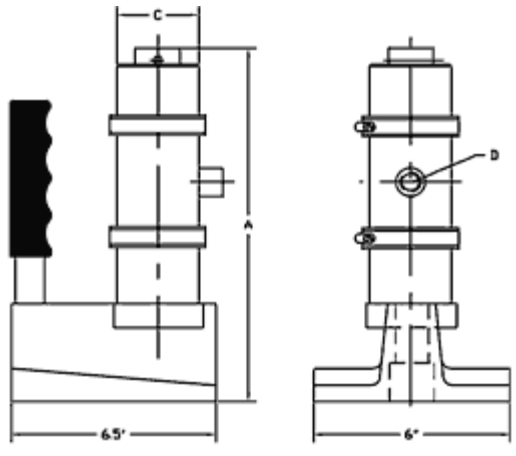

## Yellow Jacket® Piston Vibrators by Global - Dimensional Data

MODEL	WEIGHT	A	B	C	D	E	MOUNT STUD MAX TORQUE
		TOTAL LENGTH	HOUSING LENGTH	WIDTH	INLET	MOUNT BOLT	
	LBS	IN	IN	IN	IN	IN	FT-LBS
	KG	MM	MM	MM	NPT		N-M
YJ-1.00-AC or IM	1.25	4.75	4.00	1.38	1/8	1/2	96
	0.57	121	102	34.9	---	---	130
YJ-1.25-AC or IM	2.25	5.88	5.13	1.63	1/4	5/8	150
	1.02	149	130	41.3	---	---	200
YJ-1.50-AC or IM	3.13	7.13	5.94	1.88	1/4	5/8	150
	1.42	181	151	47.6	---	---	200
YJ-2.00-AC or IM	7.75	9.19	7.88	2.50	1/4	7/8	300
	3.52	233	200	63.5	---	---	400
YJW-3.00-AC or IM	21.50	12.88	11.94	3.50	3/8	1-1/4	500
	9.75	327	303	88.9	---	---	680
YJR-2.00-IM	22.00	10.81	---	2.50	1/4	6.5 X 6	500
	9.98	275	---	63.5	---	WEDGE BASE	680
YJR-3.00-AC	35.75	14.25	---	3.50	3/8	6.5 X 6	500
	16.22	362	---	88.9	---	WEDGE BASE	680
YJM-1.00-IM	1.45	5.53	4.00	1.38	1/8	1/2 HOLE	---
	0.66	140	102	34.9	---	MATCHPLATE BASE	---
YJM-1.25-IM	2.45	6.39	5.13	1.63	1/4	1/2 HOLE	---
	1.11	162	130	41.3	---	MATCHPLATE BASE	---
YJS-1.00-IM	1.55	5.50	---	1.38	1/8	17/32 HOLE	---
	0.70	140	---	34.9	---	SCREED BASE	---

**PRODUCT KEY:**

- YJ-IM** - Impact
- YJ-AC** - Air Cushioned
- YJW** - Wear-Resistant
- YJR** - Railcar
- YJM** - Matchplate
- YJS** - Screed

YJ Models

YJR Models

YJM Models

YJS Models

Global Yellow Jacket Piston Vibrator