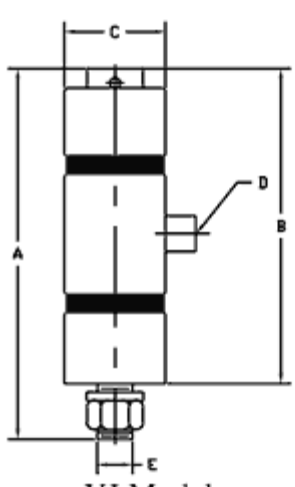

YJ Models

Global Yellow Jacket Piston Vibrator

CHICAGO VIBRATOR PRODUCTS
WESTMONT IL
800-842-7284 US & CANADA
630-920-9411 INTERNATIONAL